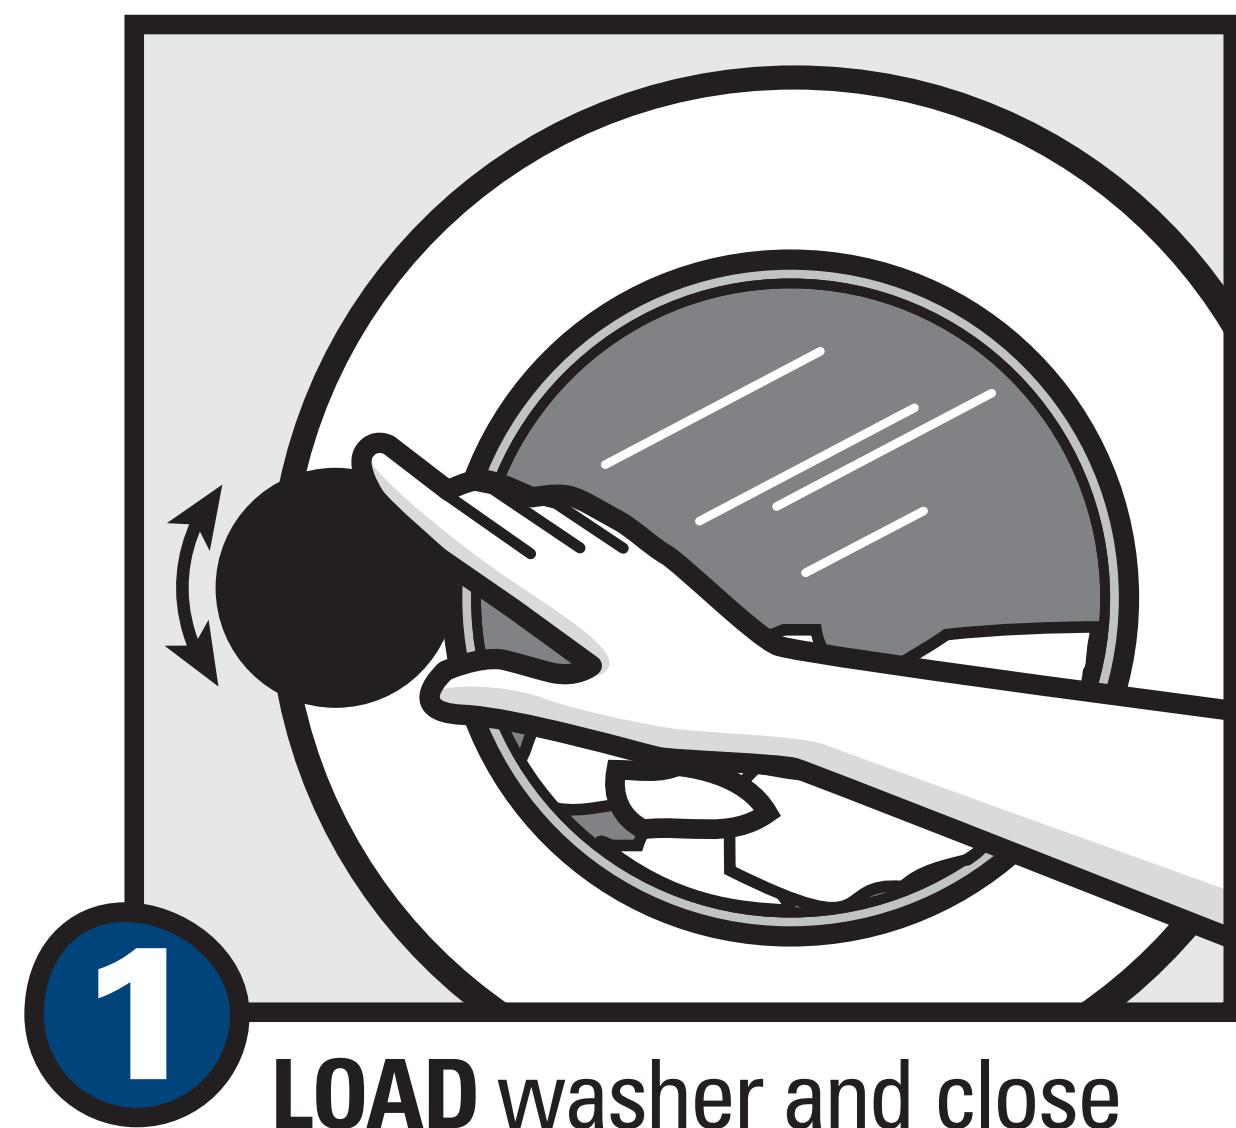

EASY WASHING

MULTI-LOAD FRONT-LOAD WASHERS

1

LOAD washer and close door securely.

2

ADD detergent, bleach and fabric softener to dispenser.

3

SELECT cycle/options.

4

INSERT card or appropriate number of coins. Press start.

WASH LARGER LOADS AND SAVE TIME!

- Customize your wash cycle.
- Select PowerWash® for heavily soiled items.

WHAT'S INSIDE MATTERS™

SEBCO

LAUNDRY
SYSTEMS™