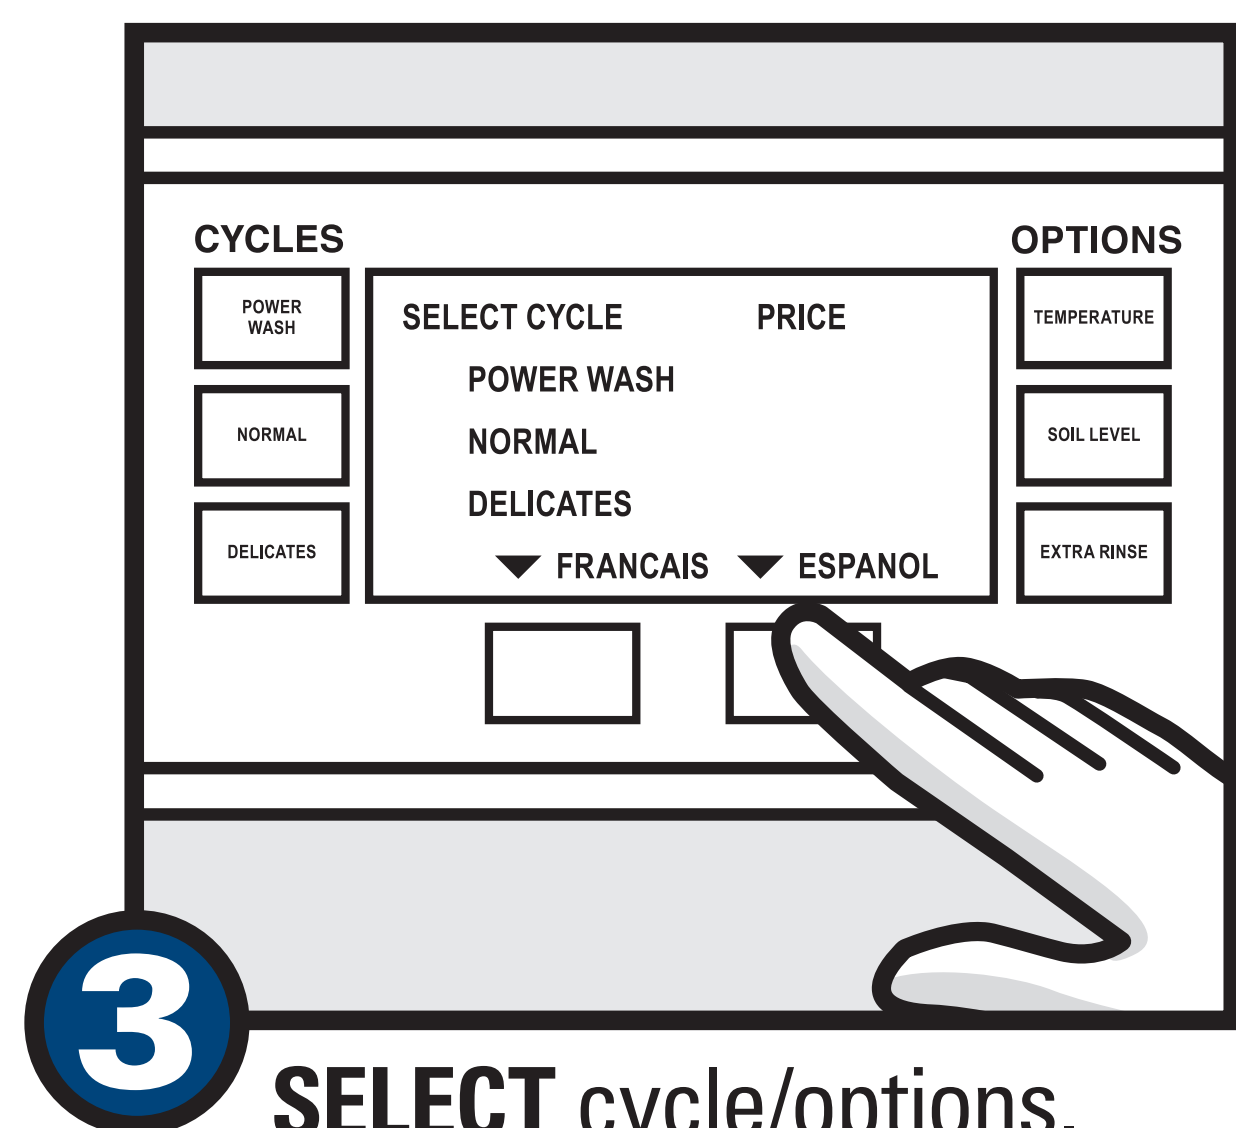

EASY WASHING

MULTI-LOAD FRONT-LOAD WASHERS

1

LOAD washer and close door securely.

2

ADD detergent, bleach and fabric softener to dispenser.

3

SELECT cycle/options.

4

INSERT card or appropriate number of coins. Press start.

WASH LARGER LOADS AND SAVE TIME!

- Customize your wash cycle.
- Select PowerWash® for heavily soiled items.

WHAT'S INSIDE MATTERS™

SEBCO

LAUNDRY
SYSTEMS™