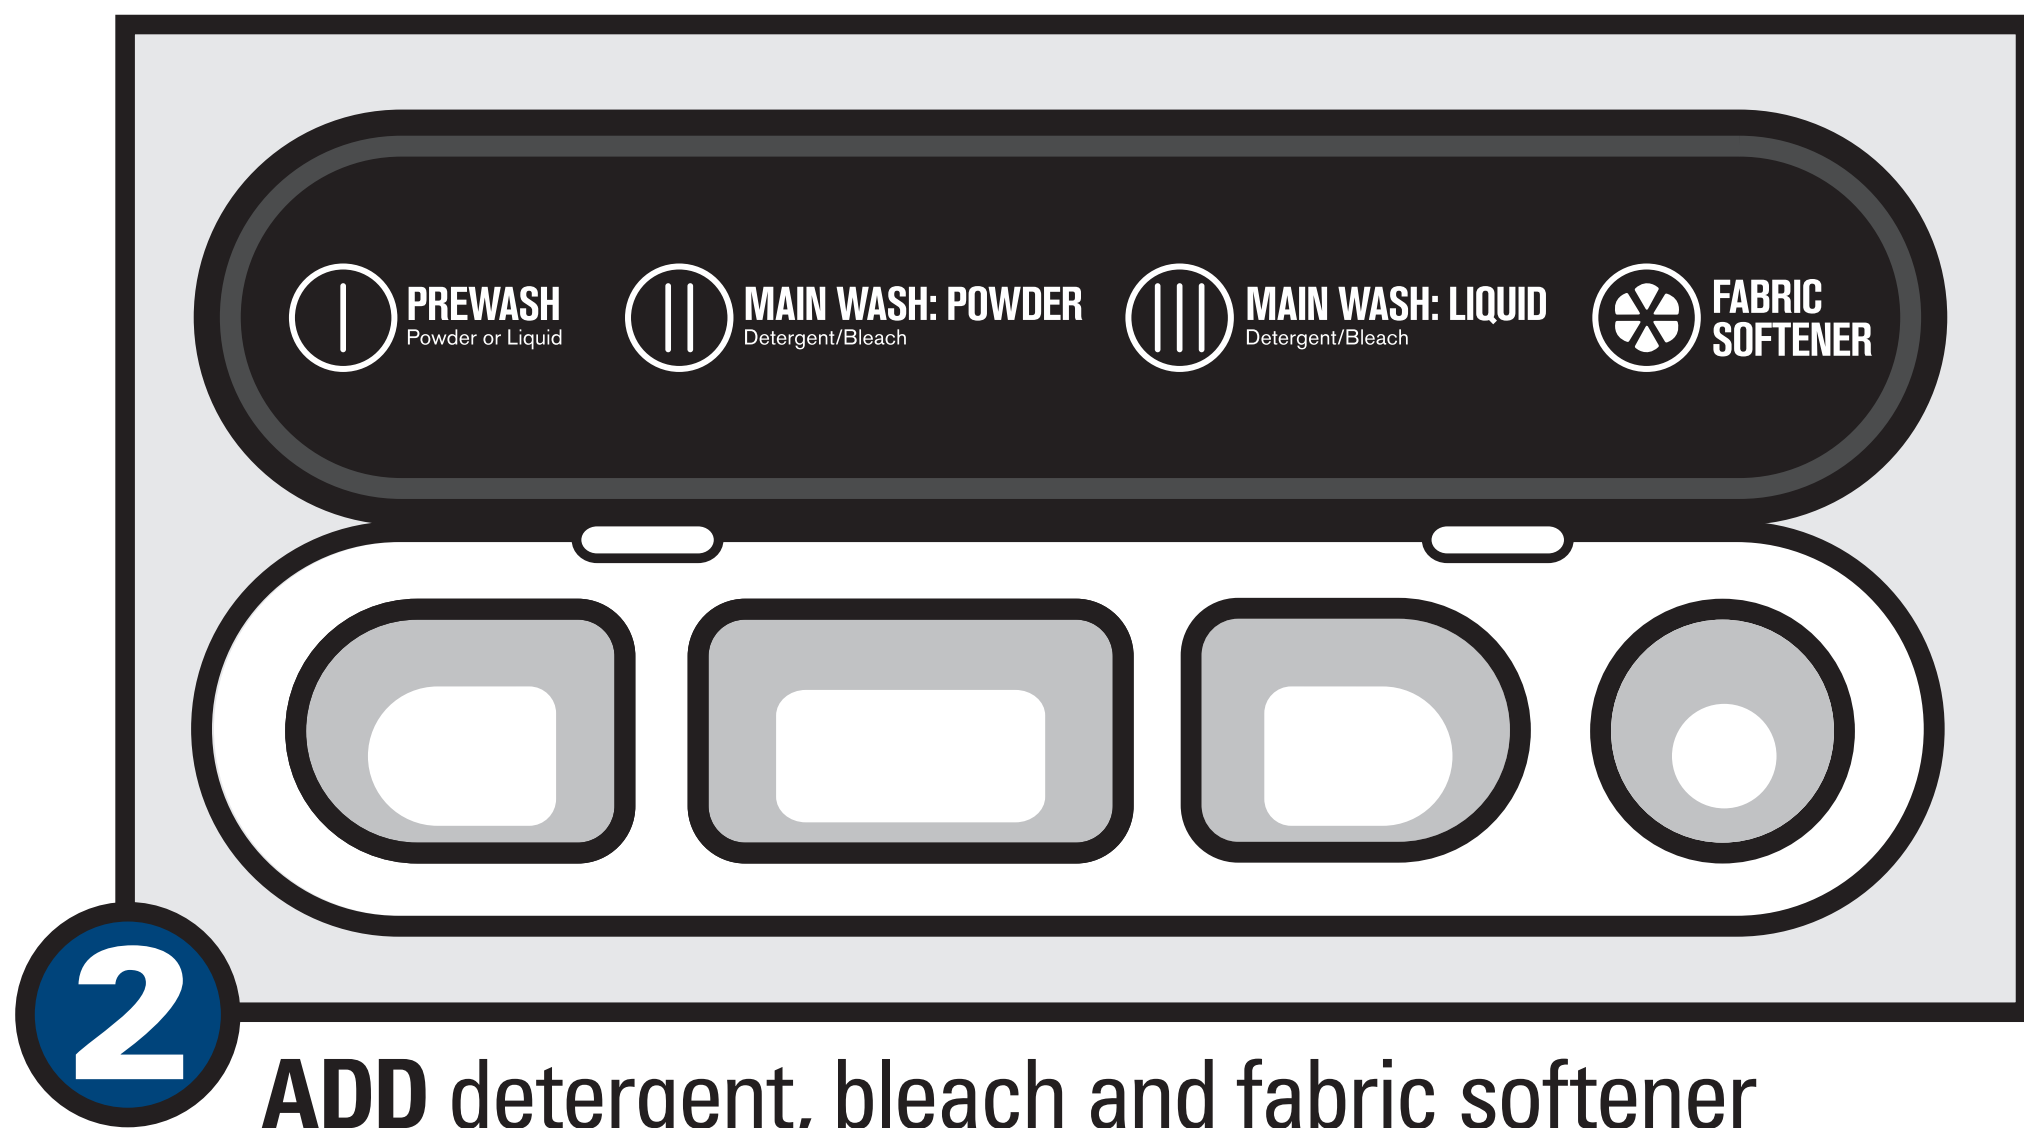

EASY WASHING

MULTI-LOAD FRONT-LOAD WASHERS

1

LOAD washer and close door securely.

2

ADD detergent, bleach and fabric softener to dispenser.

3

SELECT cycle/options.

4

INSERT card or appropriate number of coins. Press start.

WASH LARGER LOADS AND SAVE TIME!

- Customize your wash cycle.
- Select PowerWash® for heavily soiled items.

WHAT'S INSIDE MATTERS™

SEBCO

LAUNDRY
SYSTEMS™