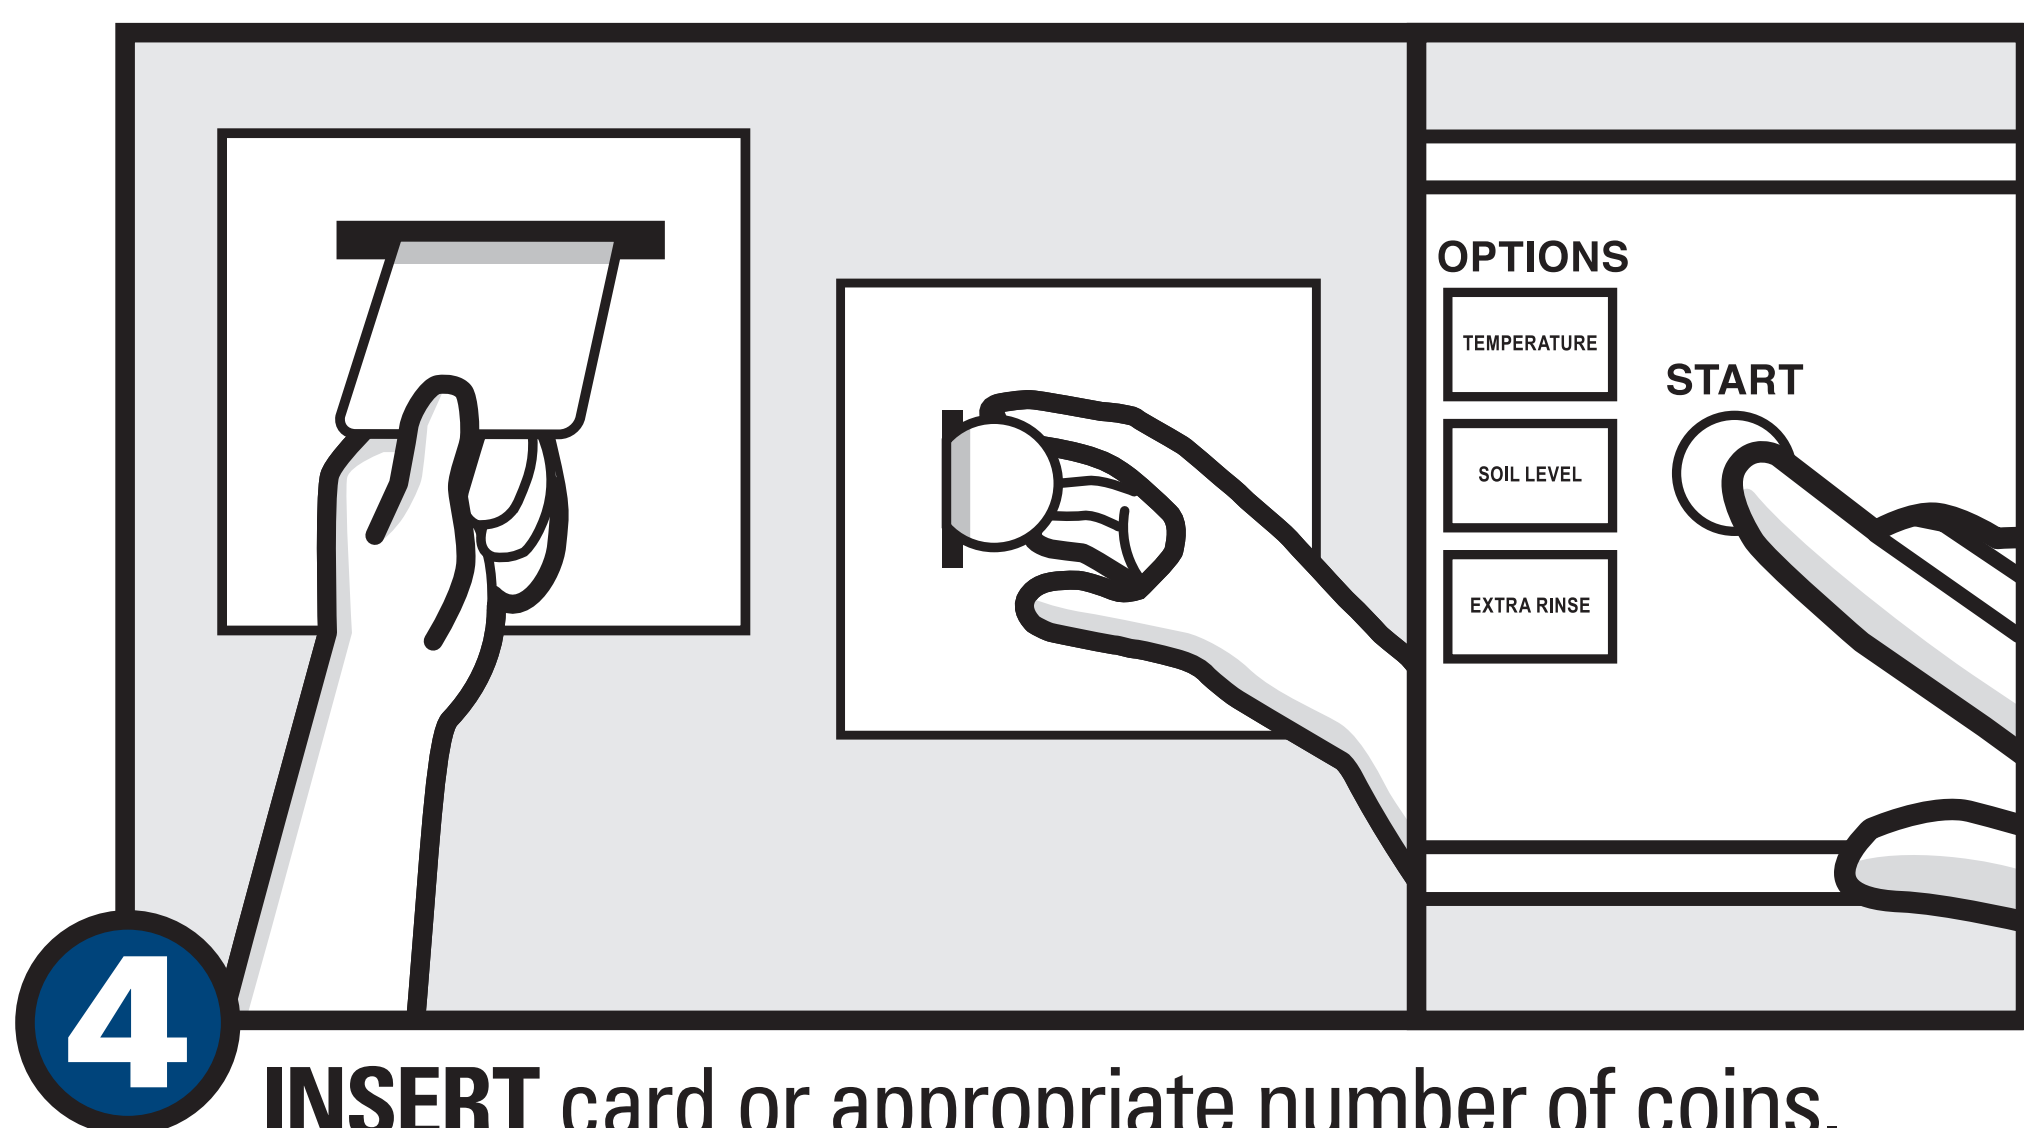

EASY WASHING

MULTI-LOAD FRONT-LOAD WASHERS

1

LOAD washer and close door securely.

2

ADD detergent, bleach and fabric softener to dispenser.

3

SELECT cycle/options.

4

INSERT card or appropriate number of coins. Press start.

WASH LARGER LOADS AND SAVE TIME!

- Customize your wash cycle.
- Select PowerWash® for heavily soiled items.

WHAT'S INSIDE MATTERS™

SEBCO

LAUNDRY
SYSTEMS™